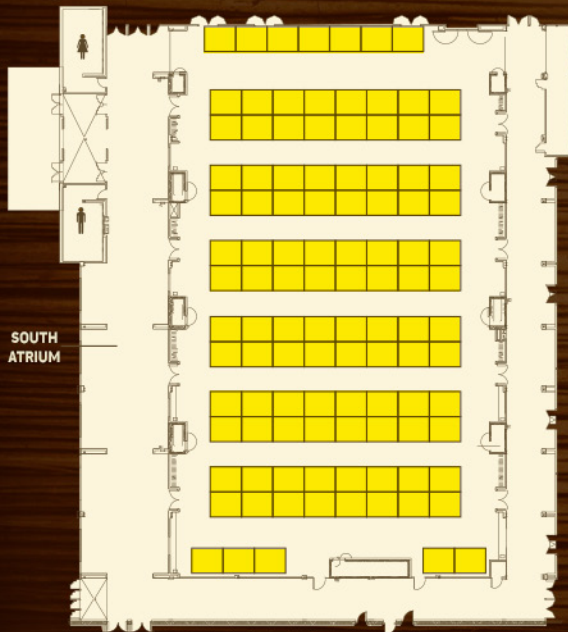

TRADESHOW LAYOUTS

-  **Suites A-H** (130) 8' X 10' Booth with 6' wide aisles
SOUTH ATRIUM (22) 8' X 10' Booths
-  **Suites 1-8** (143) 8' X 10' Booth with 6' wide aisles
NORTH ATRIUM (15) 8' X 10' Booths

Suites A-H

Suites 1-8