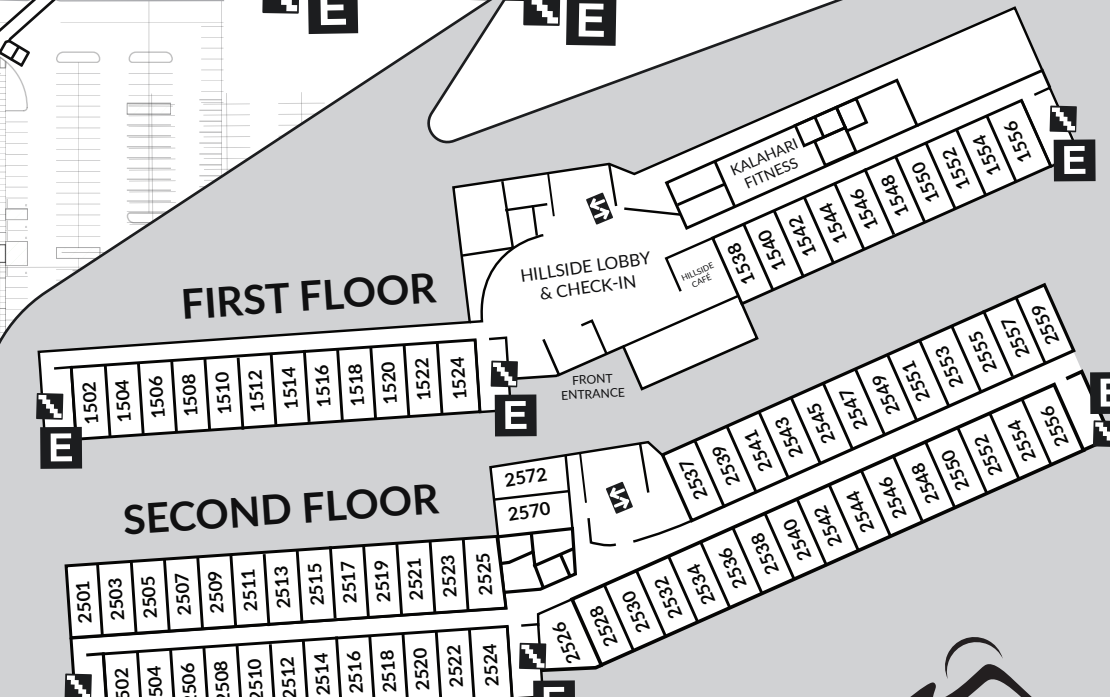

E Entrance **↕** Elevator **↘** Stairs **♿** Restrooms **ATM**

HOTEL MAIN ENTRANCE

LOBBY

Spa Kalahari

Mahogany **Desert Rose**

IRONWOOD

Guide:

Kalahari[®]
RESORTS & CONVENTIONS

- E** Entrance
- ↑↓** Elevator
- ↕** Stairs
- ♿** Restrooms
- +** First Aid
- ATM** ATM
- K** Kiosks