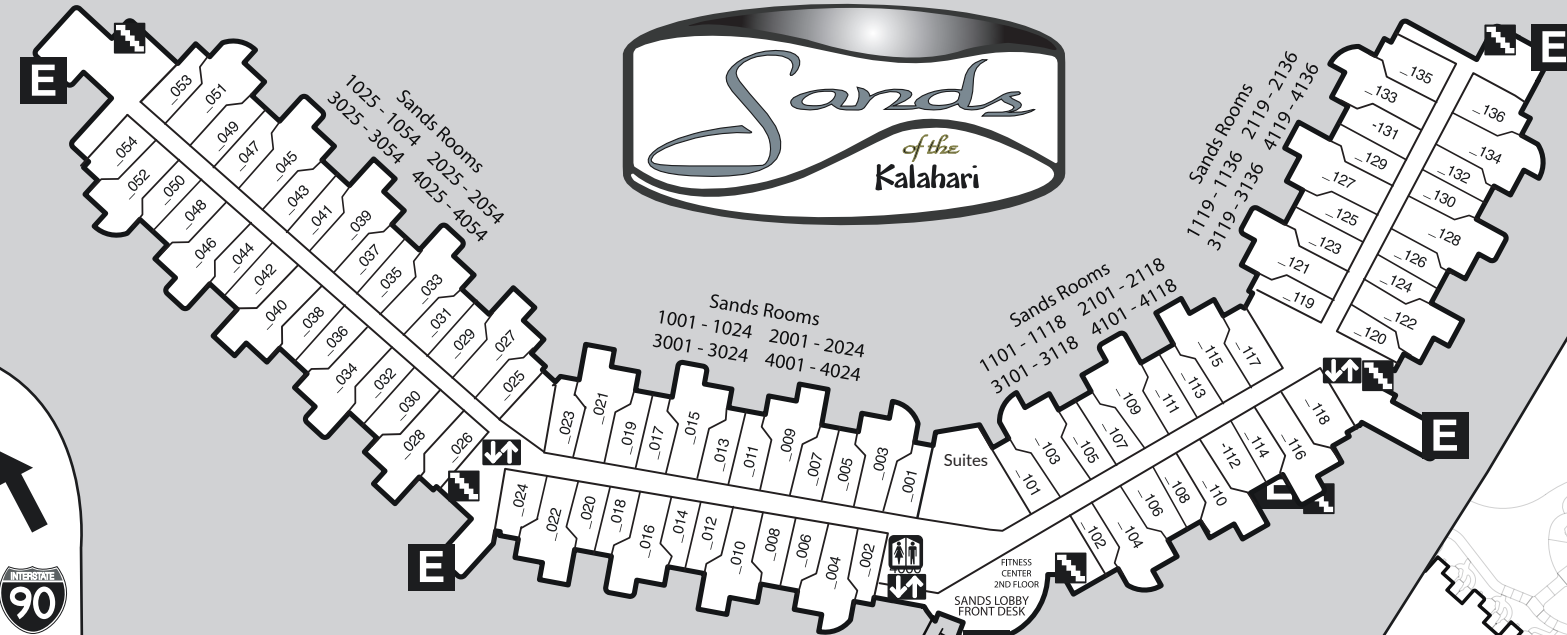

E Entrance **↕** Elevator **↘** Stairs **♿** Restrooms **ATM**

HOTEL MAIN ENTRANCE

LOBBY

Spa Kalahari

Mahogany **Desert Rose**

IRONWOOD

Guide:

Kalahari[®]
RESORTS & CONVENTIONS

1305 KALAHARI DRIVE
WISCONSIN DELLS, WI
TOLL FREE 1-877-KALAHARI (525-2427)
KALAHARIRESORTS.COM

- 1ST FLOOR**
Sands Lobby
- 2ND FLOOR**
Sands Fitness Center
Skywalk to Sands and Resort
- 3RD FLOOR**
Skywalk to Hillside

- E** Entrance
- ↑↓** Elevator
- ↕** Stairs
- ♿** Restrooms
- +** First Aid
- ATM** ATM
- K** Kiosks