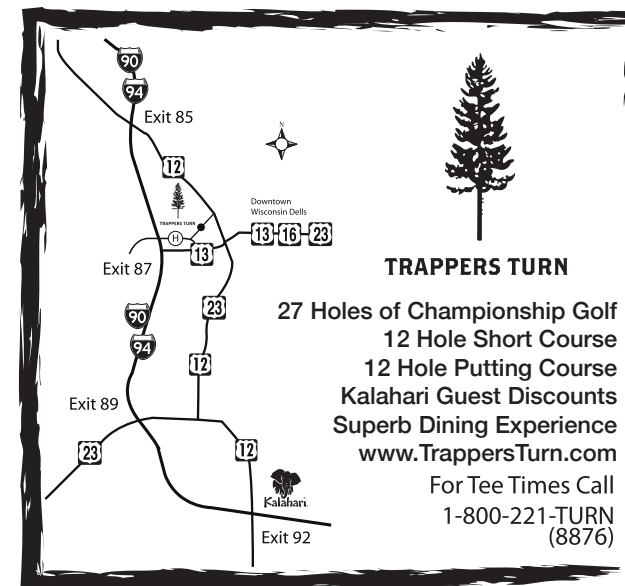

E Entrance **↕** Elevator **↘** Stairs **♿** Restrooms **ATM**

HOTEL MAIN ENTRANCE

LOBBY

Spa Kalahari

Mahogany **Desert Rose**

IRONWOOD

Guide:

Kalahari[®]
RESORTS & CONVENTIONS

1305 KALAHARI DRIVE
WISCONSIN DELLS, WI
TOLL FREE 1-877-KALAHARI (525-2427)
KALAHARIRESORTS.COM

- 1ST FLOOR**
Sands Lobby
- 2ND FLOOR**
Sands Fitness Center
Skywalk to Sands and Resort
- 3RD FLOOR**
Skywalk to Hillside

- E** Entrance
- ↑↓** Elevator
- ↕** Stairs
- ♿** Restrooms
- +** First Aid
- ATM** ATM
- K** Kiosks