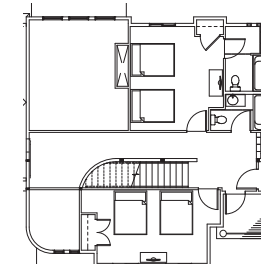

5 Bedroom Entertainment Loft House

Three level stand alone building with five bedrooms including one with a king bed and four with two queen beds. Five bathrooms.

Rate based on number of registered guests at the time of booking.

Sleeps up to 22