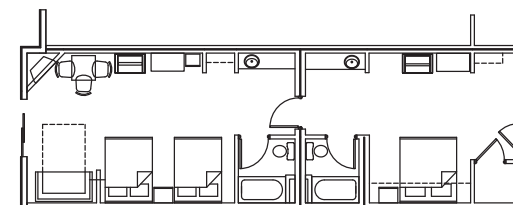

ROOM STYLES

WISCONSIN DELLS, WI

KALAHARIRESORTS.COM

Double Queen Sofa

Two queen beds with a full-size sofa sleeper.

Rate based on number of registered guests at the time of booking.

Sleeps up to 6

Double Queen

Sofa Balcony

Two queen beds, full-size sofa sleeper, fireplace & private balcony.

Rate based on number of registered guests at the time of booking.

Sleeps up to 6

King Whirlpool Suite

One king bed, full-size sofa sleeper, whirlpool tub with private balcony.

Rate based on number of registered guests at the time of booking.

Sleeps up to 4

Double Queen Sofa - Lobby

Two queen beds, full-size sofa sleeper, 2 TVs, living room grouping & a bird's eye view of the Kalahari lobby.

Rate based on number of registered guests at the time of booking.

Sleeps up to 6

Hospitality Suite

Two queen Murphy beds, living room grouping with sofa sleeper and lounge chair, fireplace, full wet bar, whirlpool bathtub and deck overlooking the outdoor Waterpark.

Rate based on number of registered guests at the time of booking.

Sleeps up to 6

2 Bedroom 1 Bathroom Suite

One king bed, separate room with two queen beds, full-size sofa sleeper, 1 bath, balcony & 2 TVs.

Rate based on number of registered guests at the time of booking.

Sleeps up to 8

2 Bedroom 2 Bathroom Patio Suite

One king bed, separate room with two queen beds, full-size sofa sleeper, 2 TVs two full-size baths & patio. All poolside to outdoor Waterpark.

Rate based on number of registered guests at the time of booking.

Sleeps up to 8

2 Bedroom 2 Bathroom Suite

One king bed, separate room with two queen beds, full-sized sofa sleeper, two full bathrooms, fireplace, 2 TVs & large patio/balcony.

Rate based on number of registered guests at the time of booking.

Sleeps up to 8

2 Bedroom Living

Room Suite