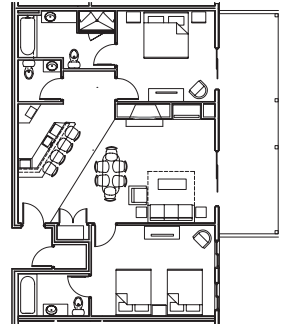

Double Queen Recliner

Two queen beds with comfy recliner.

Rate based on number of registered guests at the time of booking.

Sleeps up to 4