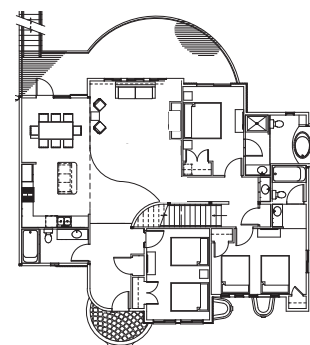

King Living Room Kitchen Suite

One king bed, queen sofa sleeper, living room grouping with fireplace, fully equipped kitchen, dining room set, jetted tub, 2 TVs & patio/balcony with furniture.

Rate based on number of registered guests at the time of booking.

Sleeps up to 4

Double Queen Balcony

Two queen beds, work desk & patio/balcony with furniture.

Rate based on number of registered guests at the time of booking.

Sleeps up to 4

2 Bedroom Living Room Kitchen Suite

The total combination of a living room/kitchen and one adjoining double queen balcony room.

Rate based on number of registered guests at the time of booking.

Sleeps up to 8

3 Bedroom Living Room Kitchen Suite

The total combination of a living room/kitchen and two adjoining double queen balcony rooms.

Rate based on number of registered guests at the time of booking.

Sleeps up to 12

Royal Hospitality Suite Balcony

Two queen Murphy beds, living room grouping with big screen TV, sofa sleeper and two lounge chairs, fireplace, full wet bar, whirlpool bathtub, walk-in closet and large deck overlooking the Sands pool.

Rate based on number of registered guests at the time of booking.

Sleeps up to 6

Resort Room Styles

For more detailed information, specific room layout and amenities, please visit KalahariResorts.com.

Check-in begins at 4:00pm
Check out is 11:00am

All rooms and suites include waterpark admission for every registered hotel guest, at least one 48" flat screen color TV, iron & ironing board, microwave, mini refrigerator, in-room safe, hair dryer, complimentary Internet access and pay-per-view movies.

Any additional guests that are added after your reservation is confirmed, are subject to an additional daily fee.

For Reservations visit us online at

KalahariResorts.com