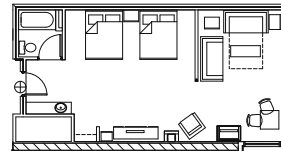

Hospitality Suite

Two queen Murphy beds, living room grouping with sofa sleeper and lounge chair, fireplace, full wet bar, whirlpool bathtub and deck overlooking the outdoor Waterpark.

Rate based on number of registered guests at the time of booking.

Sleeps up to 6