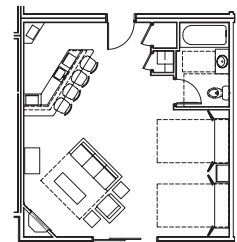

ROOM STYLES

WISCONSIN DELLS, WI

KALAHARIRESORTS.COM

Double Queen Sofa

Two queen beds with a full-size sofa sleeper.

Rate based on number of registered guests at the time of booking.

Sleeps up to 6

Double Queen

Sofa Balcony

Two queen beds, full-size sofa sleeper, fireplace & private balcony.

Rate based on number of registered guests at the time of booking.

Sleeps up to 6

King Whirlpool Suite

One king bed, full-size sofa sleeper, whirlpool tub with private balcony.

Rate based on number of registered guests at the time of booking.

Sleeps up to 4

Double Queen Sofa - Lobby

Two queen beds, full-size sofa sleeper, 2 TVs, living room grouping & a bird's eye view of the Kalahari lobby.

Rate based on number of registered guests at the time of booking.

Sleeps up to 6

Hospitality Suite

Two queen Murphy beds, living room grouping with sofa sleeper and lounge chair, fireplace, full wet bar, whirlpool bathtub and deck overlooking the outdoor Waterpark.

Rate based on number of registered guests at the time of booking.

Sleeps up to 6

2 Bedroom 1 Bathroom Suite

One king bed, separate room with two queen beds, full-size sofa sleeper, 1 bath, balcony & 2 TVs.

Rate based on number of registered guests at the time of booking.

Sleeps up to 8

2 Bedroom 2 Bathroom Patio Suite

One king bed, separate room with two queen beds, full-size sofa sleeper, 2 TVs two full-size baths & patio. All poolside to outdoor Waterpark.

Rate based on number of registered guests at the time of booking.

Sleeps up to 8

2 Bedroom 2 Bathroom Suite

One king bed, separate room with two queen beds, full-sized sofa sleeper, two full bathrooms, fireplace, 2 TVs & large patio/balcony.

Rate based on number of registered guests at the time of booking.

Sleeps up to 8

2 Bedroom Living

Room Suite