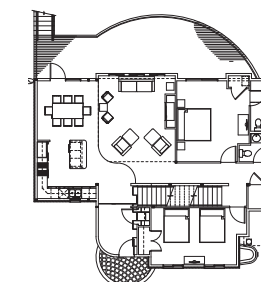

5 Bedroom Entertainment Loft House

Three level stand alone building with five bedrooms including one with a king bed and four with two queen beds. Five bathrooms.

Rate based on number of registered guests at the time of booking.

Sleeps up to 22