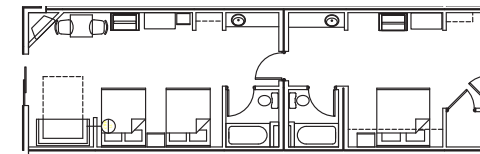

2 Bedroom 2 Bathroom Suite

One king bed, separate room with two queen beds, full-sized sofa sleeper, two full bathrooms, fireplace, 2 TVs & large patio/balcony.

Rate based on number of registered guests at the time of booking.

Sleeps up to 8