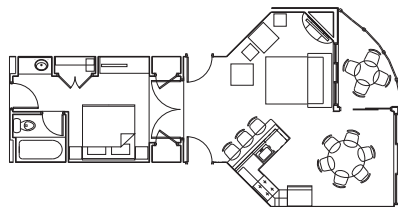

King Living Room Kitchen Suite

One king bed, queen sofa sleeper, living room grouping with fireplace, fully equipped kitchen, dining room set, jetted tub, 2 TVs & patio/balcony with furniture.

Rate based on number of registered guests at the time of booking.

Sleeps up to 4

Double Queen Balcony

Two queen beds, work desk & patio/balcony with furniture.

Rate based on number of registered guests at the time of booking.

Sleeps up to 4

2 Bedroom Living Room Kitchen Suite