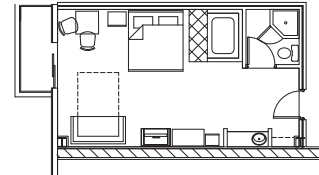

Double Queen Sofa - Lobby

Two queen beds, full-size sofa sleeper, 2 TVs, living room grouping & a bird's eye view of the Kalahari lobby.

Rate based on number of registered guests at the time of booking.

Sleeps up to 6