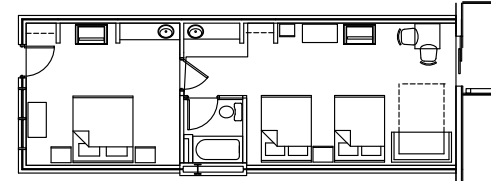

2 Bedroom 1 Bathroom Suite

One king bed, separate room with two queen beds, full-size sofa sleeper, 1 bath, balcony & 2 TVs.

Rate based on number of registered guests at the time of booking.

Sleeps up to 8

2 Bedroom 2 Bathroom Patio Suite

One king bed, separate room with two queen beds, full-size sofa sleeper, 2 TVs two full-size baths & patio. All poolside to outdoor Waterpark.

Rate based on number of registered guests at the time of booking.

Sleeps up to 8