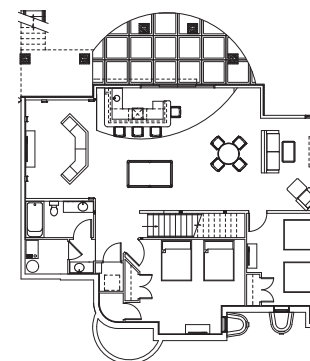

King Living Room Kitchen Suite

One king bed, queen sofa sleeper, living room grouping with fireplace, fully equipped kitchen, dining room set, jetted tub, 2 TVs & patio/balcony with furniture.

Rate based on number of registered guests at the time of booking.

Sleeps up to 4

Double Queen Balcony

Two queen beds, work desk & patio/balcony with furniture.

Rate based on number of registered guests at the time of booking.

Sleeps up to 4

2 Bedroom Living Room Kitchen Suite

The total combination of a living room/kitchen and one adjoining double queen balcony room.

Rate based on number of registered guests at the time of booking.

Sleeps up to 8

3 Bedroom Living Room Kitchen Suite

The total combination of a living room/kitchen and two adjoining double queen balcony rooms.

Rate based on number of registered guests at the time of booking.

Sleeps up to 12

Royal Hospitality Suite Balcony

Two queen Murphy beds, living room grouping with big screen TV, sofa sleeper and two lounge chairs, fireplace, full wet bar, whirlpool bathtub, walk-in closet and large deck overlooking the Sands pool.

Rate based on number of registered guests at the time of booking.

Sleeps up to 6

Resort Room Styles

For more detailed information, specific room layout and amenities, please visit KalahariResorts.com.

Check-in begins at 4:00pm
Check out is 11:00am

All rooms and suites include waterpark admission for every registered hotel guest, at least one 48" flat screen color TV, iron & ironing board, microwave, mini refrigerator, in-room safe, hair dryer, complimentary Internet access and pay-per-view movies.

Any additional guests that are added after your reservation is confirmed, are subject to an additional daily fee.

For Reservations visit us online at

KalahariResorts.com