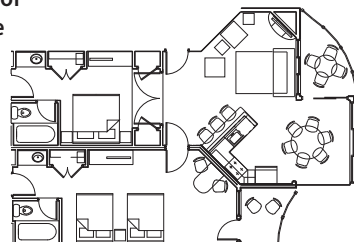

King Living Room Kitchen Suite

One king bed, queen sofa sleeper, living room grouping with fireplace, fully equipped kitchen, dining room set, jetted tub, 2 TVs & patio/balcony with furniture.

Rate based on number of registered guests at the time of booking.

Sleeps up to 4

Double Queen Balcony

Two queen beds, work desk & patio/balcony with furniture.

Rate based on number of registered guests at the time of booking.

Sleeps up to 4

2 Bedroom Living Room Kitchen Suite

The total combination of a living room/kitchen and one adjoining double queen balcony room.

Rate based on number of registered guests at the time of booking.

Sleeps up to 8

3 Bedroom Living Room Kitchen Suite