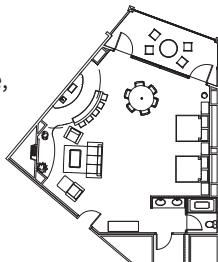

Resort Room Styles

For more detailed information, specific room layout and amenities, please visit KalahariResorts.com.

Check-in begins at 4:00pm
Check out is 11:00am

All rooms and suites include waterpark admission for every registered hotel guest, at least one 48" flat screen color TV, iron & ironing board, microwave, mini refrigerator, in-room safe, hair dryer, complimentary Internet access and pay-per-view movies.

Any additional guests that are added after your reservation is confirmed, are subject to an additional daily fee.

For Reservations visit us online at

KalahariResorts.com

or Call 1.877.KALAHARI (525.2427)

*No additions may be added to the King Living Room Kitchen, Double Queen Balcony, or 2 Bedroom Living Room Kitchen guest rooms/suites.