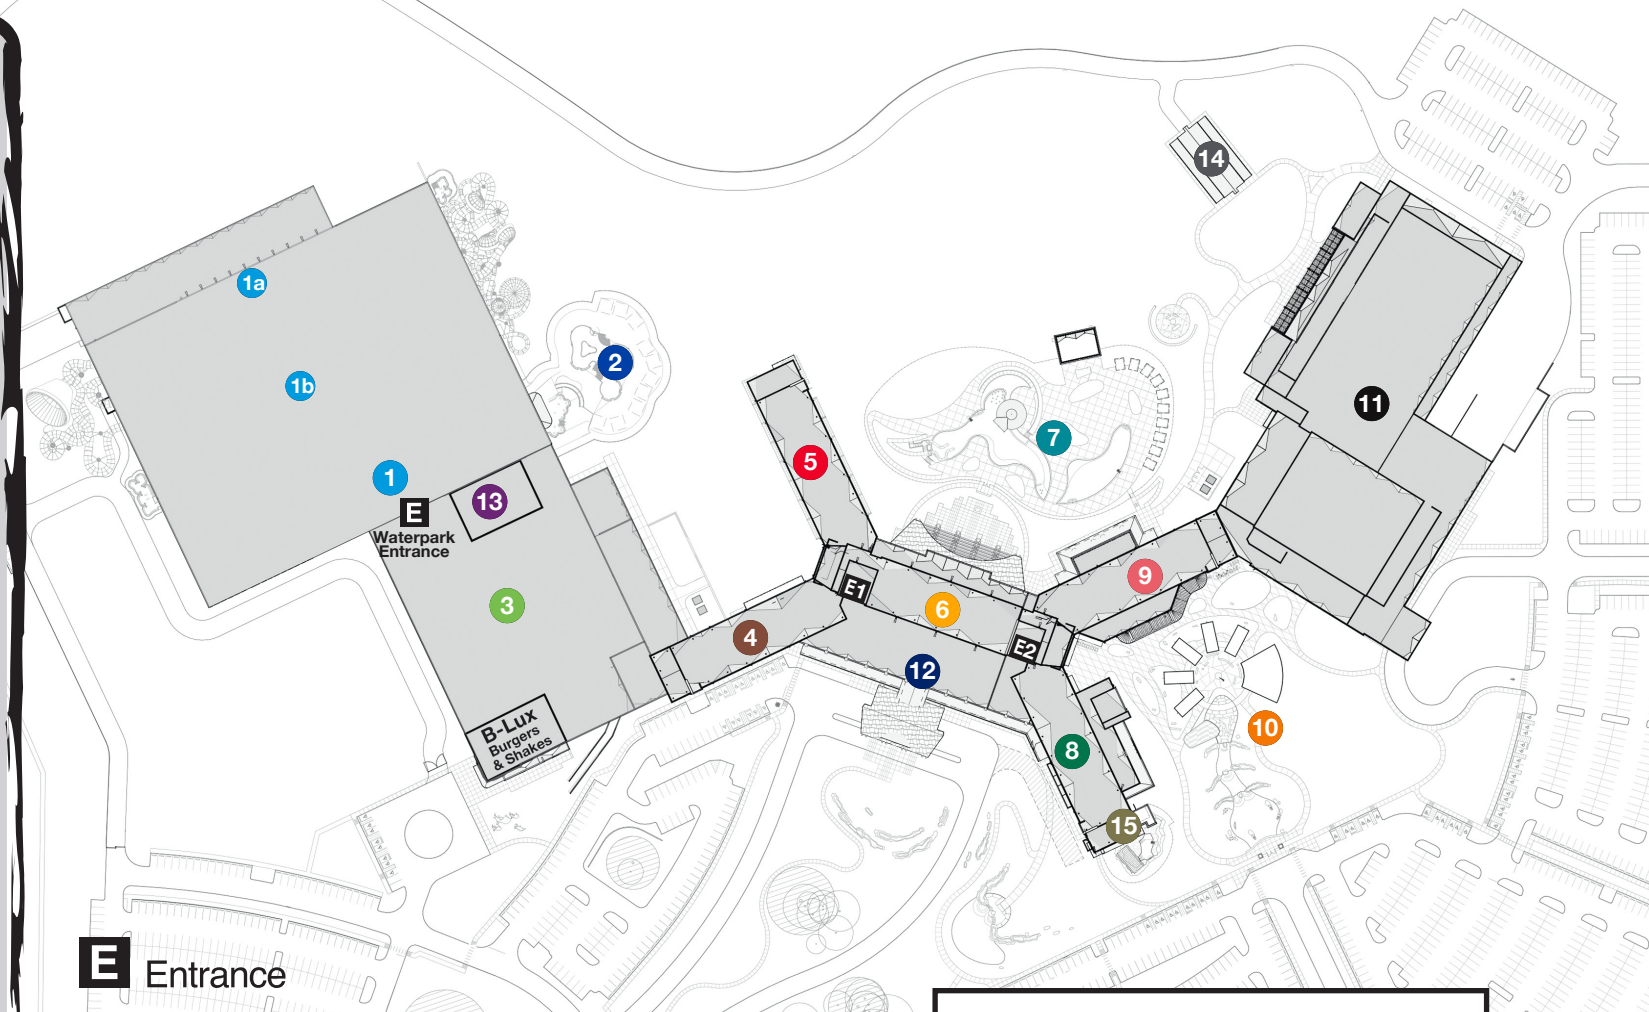

# TRAIL GUIDE

ENJOY

ROOM#

FLOOR

3001 Kalahari Blvd., Round Rock, TX 78665

Toll Free 1-877-KALAHARI (525-2427)

KalahariResorts.com

- 1 Indoor Waterpark & Cabana Rental**  
1a: First Aid  
1b: Waterpark Dining
- 2 Outdoor**  
Hot Tub, Grotto Swim up Bar & Pool and Grotto Bungalows (21+)
- 3 Tom Foolerys Adventure Park**  
Level 1: B-LUX Grill & Bar with Bowling and Calming Room by Dell Children's  
Level 2: Hallway to Tom Foolerys and Resort Lobby
- 4 400 Wing**  
Level 2: Marrakesh Market Eatery  
Level 2: The Last Bite Candy Shop  
Level 2: Zakanaka Children's Store  
Level 2: Adventures Club  
Level 2: MACS Macaroni & Cheese Shop  
Level 2: Build-A-Bear Workshop  
Level 4-9: 4400-9400
- 5 500 Wing**  
Level 1: Kalahari Fitness by Ascension Health  
Level 2: 2500 Rooms  
Level 3-9: 3500-9500
- 6 300 Wing**  
Level 1: Baobab Social Bar  
Level 1: Great Karoo Marketplace  
Level 1: Cinco Niños  
Rooms 4300-11300
- 7 Outdoor Pools & Bungalow Rentals**
- 8 200 Wing**  
Level 1: Spa Kalahari & Salon  
Level 2: Double Cut Steak House  
Level 2: Redd's Piano Bar & Lounge  
Rooms 4200-9200
- 9 100 Wing**  
Level 2: Sortino's Italian Kitchen  
Level 2: Pizzeria Sortino's  
Level 2: Vinoteca Wine Lounge  
Level 2: Hallway to Convention Center
- 10 Amatuli Entertainment Village**  
Shop, dine, music & art
- 11 Convention Center**
- 12 Lobby, Front Desk, Concierge and Enhance the Fun**  
Level 2: Java Manjaro  
*Proudly Serving Starbucks Coffee*
- 13 Indigo Swimwear**
- 14 Event Barn**
- 15 Spa Kalahari & Salon**  
(access from second floor)