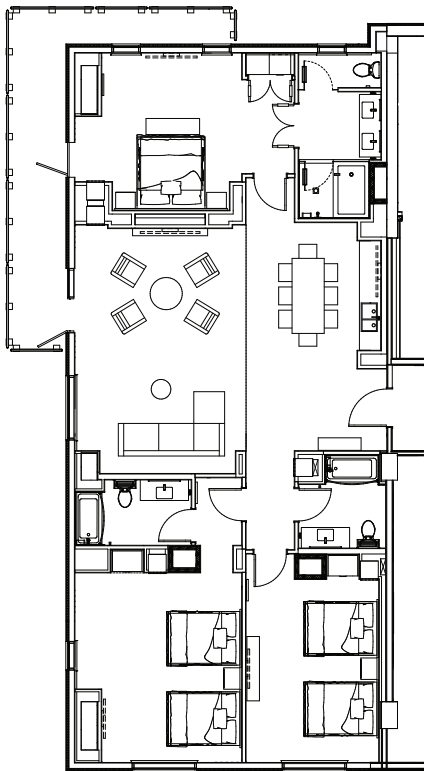

Kalahari®

RESORTS & CONVENTIONS

— ROUND ROCK, TX —

For Reservations visit us online at

KalahariResorts.com

or Call 1.877.KALAHARI (525.2427)

or Text 512.582.4800

ROOM STYLES

For more detailed information, specific room layout and amenities, please visit KalahariResorts.com.

Check-in begins at 4pm

Check out is 11am

All rooms and suites include:

- Waterpark wristbands for all registered guests
- Mini Refrigerator
- Microwave
- Coffee Maker
- Ironing Board/Iron
- Blow Dryer
- Large Flat Screen TV's
- Complimentary access to Fitness Center

Furniture configuration may be altered in handicapped-accessible rooms.

Any additional guests that are added after your reservation is confirmed, are subject to an additional daily fee.