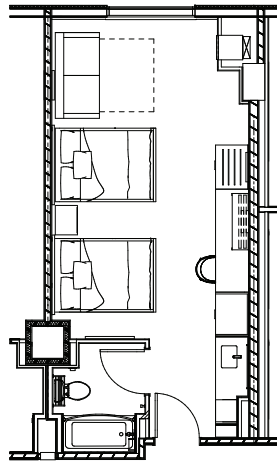

This room features two queen beds with a queen size sofa sleeper and a full bathroom with tub.

Rate based on number of registered guests at the time of booking.

Sleeps 1-6

King Suite

King size bed, queen size sofa sleeper, and a bathroom with shower and air jet bath tub. Can be rented with adjoining Hospitality Suite.