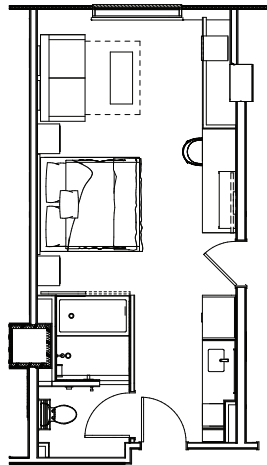

King Bunk Suite

King size bedroom, Bunk room with one set of twin-sized bunk beds, queen sleeper sofa and a full bathroom with tub.

Rate based on number of registered guests at the time of booking.

Sleeps 1-5

3 Bedroom Presidential Suite

This beautiful Presidential Suite features a fireplace, dining area, full wet bar, master bedroom with king size bed and bathroom with air jet bath tub, 2 rooms with 2 queen beds, a living room with queen size sofa sleeper and a wraparound balcony.

This room features two queen beds with a queen size sofa sleeper and a full bathroom with tub.

Rate based on number of registered guests at the time of booking.

Sleeps 1-6

King Suite

King size bed, queen size sofa sleeper, and a bathroom with shower and air jet bath tub. Can be rented with adjoining Hospitality Suite.

Rate based on number of registered guests at the time of booking.

Sleeps 1-4

Hospitality Suite

This suite features two queen Murphy (fold-down from the wall) beds. Queen size sofa sleeper, dining table and wet bar. Can be rented with adjoining King Suite.