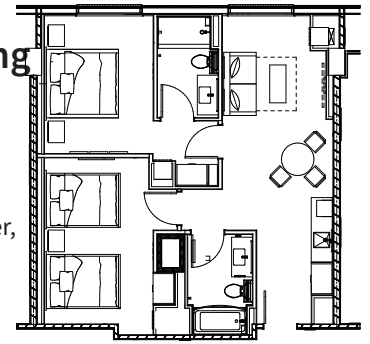

2 Bedroom 2 Bathroom Living Room Suite

This suite features one king bedroom, separate room with two queen beds, queen sofa sleeper, living room, three televisions and two full baths.

Rate based on number of registered guests at the time of booking.

Sleeps 1-6