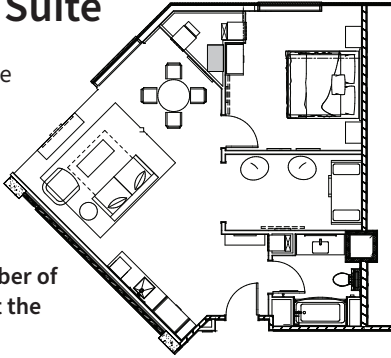

King Bunk Suite

King size bedroom, Bunk room with one set of twin-sized bunk beds, queen sleeper sofa and a full bathroom with tub.

Rate based on number of registered guests at the time of booking.

Sleeps 1-5

3 Bedroom Presidential Suite

This beautiful Presidential Suite features a fireplace, dining area, full wet bar, master bedroom with king size bed and bathroom with air jet bath tub, 2 rooms with 2 queen beds, a living room with queen size sofa sleeper and a wraparound balcony.

This room features two queen beds with a queen size sofa sleeper and a full bathroom with tub.

Rate based on number of registered guests at the time of booking.

Sleeps 1-6

King Suite

King size bed, queen size sofa sleeper, and a bathroom with shower and air jet bath tub. Can be rented with adjoining Hospitality Suite.

Rate based on number of registered guests at the time of booking.

Sleeps 1-4

Hospitality Suite

This suite features two queen Murphy (fold-down from the wall) beds. Queen size sofa sleeper, dining table and wet bar. Can be rented with adjoining King Suite.