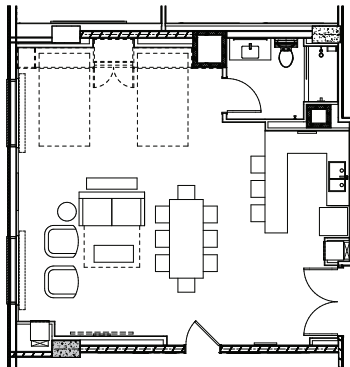

Hospitality Suite

This suite features two queen Murphy (fold-down from the wall) beds. Queen size sofa sleeper, dining table and wet bar. Can be rented with adjoining King Suite.

Rate based on number of registered guests at the time of booking.

Sleeps 1-4