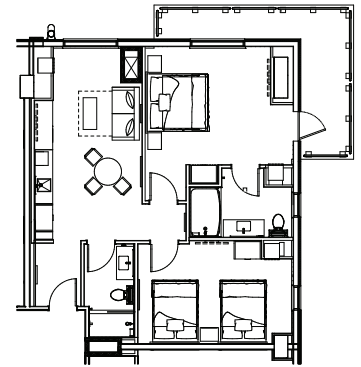

King Bunk Suite

King size bedroom, Bunk room with one set of twin-sized bunk beds, queen sleeper sofa and a full bathroom with tub.

Rate based on number of registered guests at the time of booking.

Sleeps 1-5

3 Bedroom Presidential Suite

This beautiful Presidential Suite features a fireplace, dining area, full wet bar, master bedroom with king size bed and bathroom with air jet bath tub, 2 rooms with 2 queen beds, a living room with queen size sofa sleeper and a wraparound balcony.

Rate based on number of registered guests at the time of booking.

Sleeps 1-6

2 Bedroom 2 Bathroom Living Room Suite - Balcony

This suite features one king bedroom, full bathroom with air jet bath tub, separate room with two queen beds, queen sofa sleeper, extra large living room, three televisions, second full size bathroom.

Rate based on number of registered guests at the time of booking.

Sleeps 1-6

2 Bedroom 2 Bathroom Living Room Suite - Patio

This suite features one king bedroom, separate room with two queen beds, queen sofa sleeper, living room, three televisions, two full bathrooms and a walk out patio.