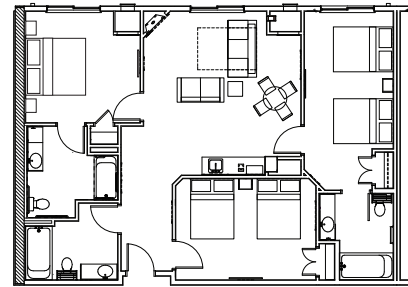

1 king bed room with master bath, 2 separate bedrooms with 2 queen beds each, full sized sofa sleeper, fireplace.

Rate based on number of registered guests at the time of booking.

Sleeps up to 12

King Honeymoon Suite

Heart shaped whirlpool tub, juliet balcony, fireplace, king size bed, twin size chair sleeper and a bathroom with shower.

Rate based on number of registered guests at the time of booking.

Sleeps up to 4