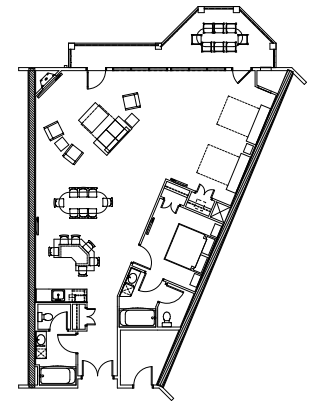

Royal Hospitality Suite

Fireplace, dining table, wet bar, balcony, separate bedroom with a king size bed, two queen size murphy beds, queen size sofa sleeper and two full bathrooms.

Rate based on number of registered guests at the time of booking.

Sleeps up to 8