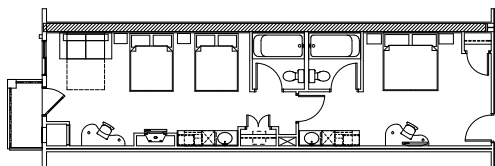

2 Bedroom 2 Bathroom Balcony

Fireplace, one king size bed, two queen size beds, queen size sofa sleeper, private patio or juliet balcony and two full bathrooms.

Rate based on number of registered guests at the time of booking.

Sleeps up to 8