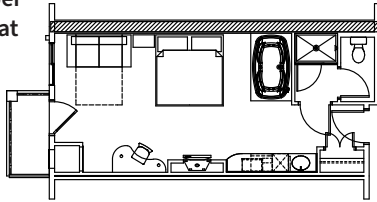

Double Queen Sofa

Two queen beds, queen size sofa sleeper and a full bathroom with six ft. tub.

Rate based on number of registered guests at the time of booking.

Sleeps up to 6

King Bunk Suite

Queen size bed, bunk beds, twin size chair sleeper and a full bathroom with six ft. tub.

Rate based on number of registered guests at the time of booking.

Sleeps up to 4

King Whirlpool Suite

Large whirlpool tub, fireplace, juliet balcony, king size bed, full size sofa sleeper and a bathroom with shower.

Rate based on number of registered guests at the time of booking.

Sleeps up to 4

2 Bedroom 2 Bathroom Balcony

Fireplace, one king size bed, two queen size beds, queen size sofa sleeper, private patio or juliet balcony and two full bathrooms.

Heart shaped whirlpool tub, juliet balcony, fireplace, king size bed, twin size chair sleeper and a bathroom with shower.

Rate based on number of registered guests at the time of booking.

Sleeps up to 4