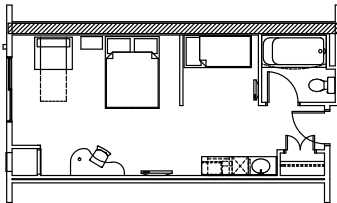

King Bunk Suite

Queen size bed, bunk beds, twin size chair sleeper and a full bathroom with six ft. tub.

Rate based on number of registered guests at the time of booking.

Sleeps up to 4