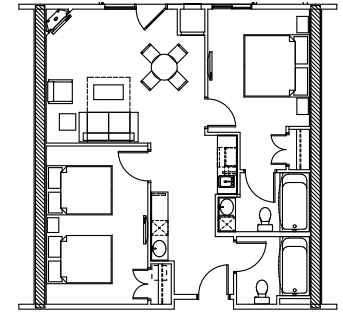

2 Bedroom 2 Bathroom Living Room Suite

Fireplace, table and chairs, master bedroom w/king size bed, guest room w/two queen size beds, queen size sofa sleeper and two full bathrooms.

Rate based on number of registered guests at the time of booking.

Sleeps up to 8