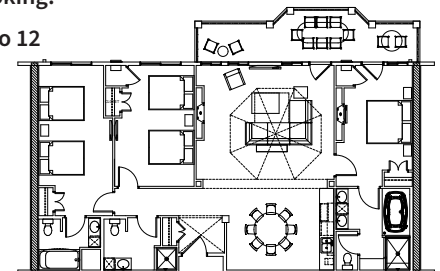

3 Bedroom Penthouse Suite

Fireplace, great room, dining area, wet bar, large balcony, master bedroom w/ whirlpool bath, two bedrooms w/ two queen beds, queen size sofa sleeper and two additional guest bathrooms.

Rate based on number of registered guests at the time of booking.

Sleeps up to 12