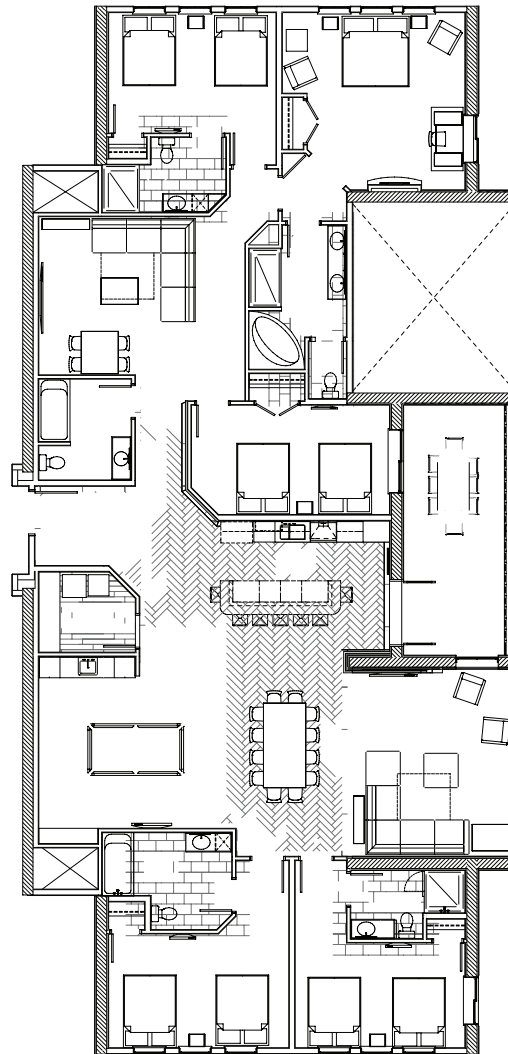

5 Bedroom Big Five Suite

1 king bedroom with master bath, 4 separate bedrooms with 2 queen beds each, full sized sofa sleeper, fireplace, large balcony with furniture.

Rate based on number of registered guests at the time of booking.

Sleeps up to 22