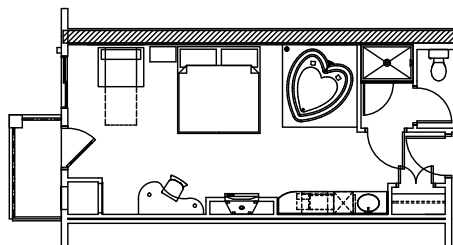

1 king bed room with master bath, 2 separate bedrooms with 2 queen beds each, full sized sofa sleeper, fireplace.

Rate based on number of registered guests at the time of booking.

Sleeps up to 12

King Honeymoon Suite

Heart shaped whirlpool tub, juliet balcony, fireplace, king size bed, twin size chair sleeper and a bathroom with shower.

Rate based on number of registered guests at the time of booking.

Sleeps up to 4