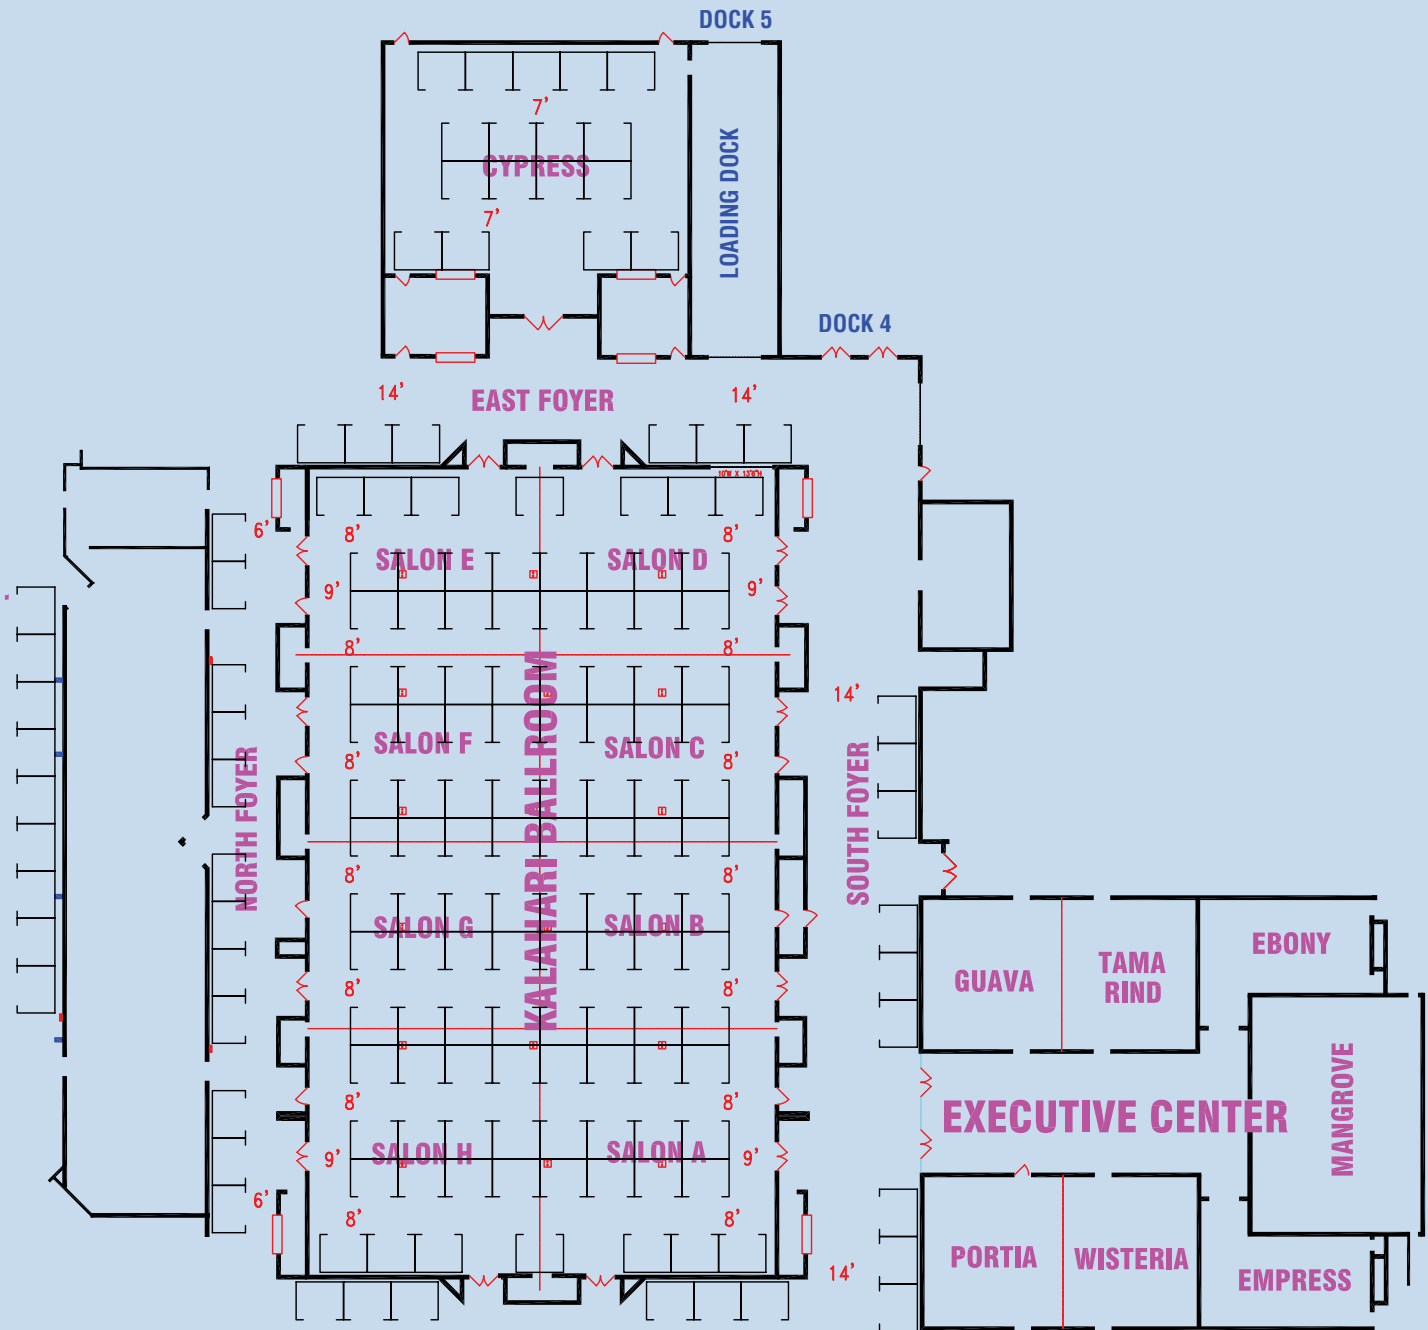

Kilimanjaro Trade Show Layouts

Kilimanjaro Ballroom accomodates (232) 8'x10' exhibit booths or (190) 10'x10', while the Kalahari Ballroom can facilitate (108) 8'x10' or (88) 10'x10'

Kalahari Trade Show Layouts

Kalahari Ballroom accomodates (232) 8'x10' exhibit booths or (190) 10'x10', while the
 Kalahari Ballroom can facilitate (108) 8'x10' or (88) 10'x10'