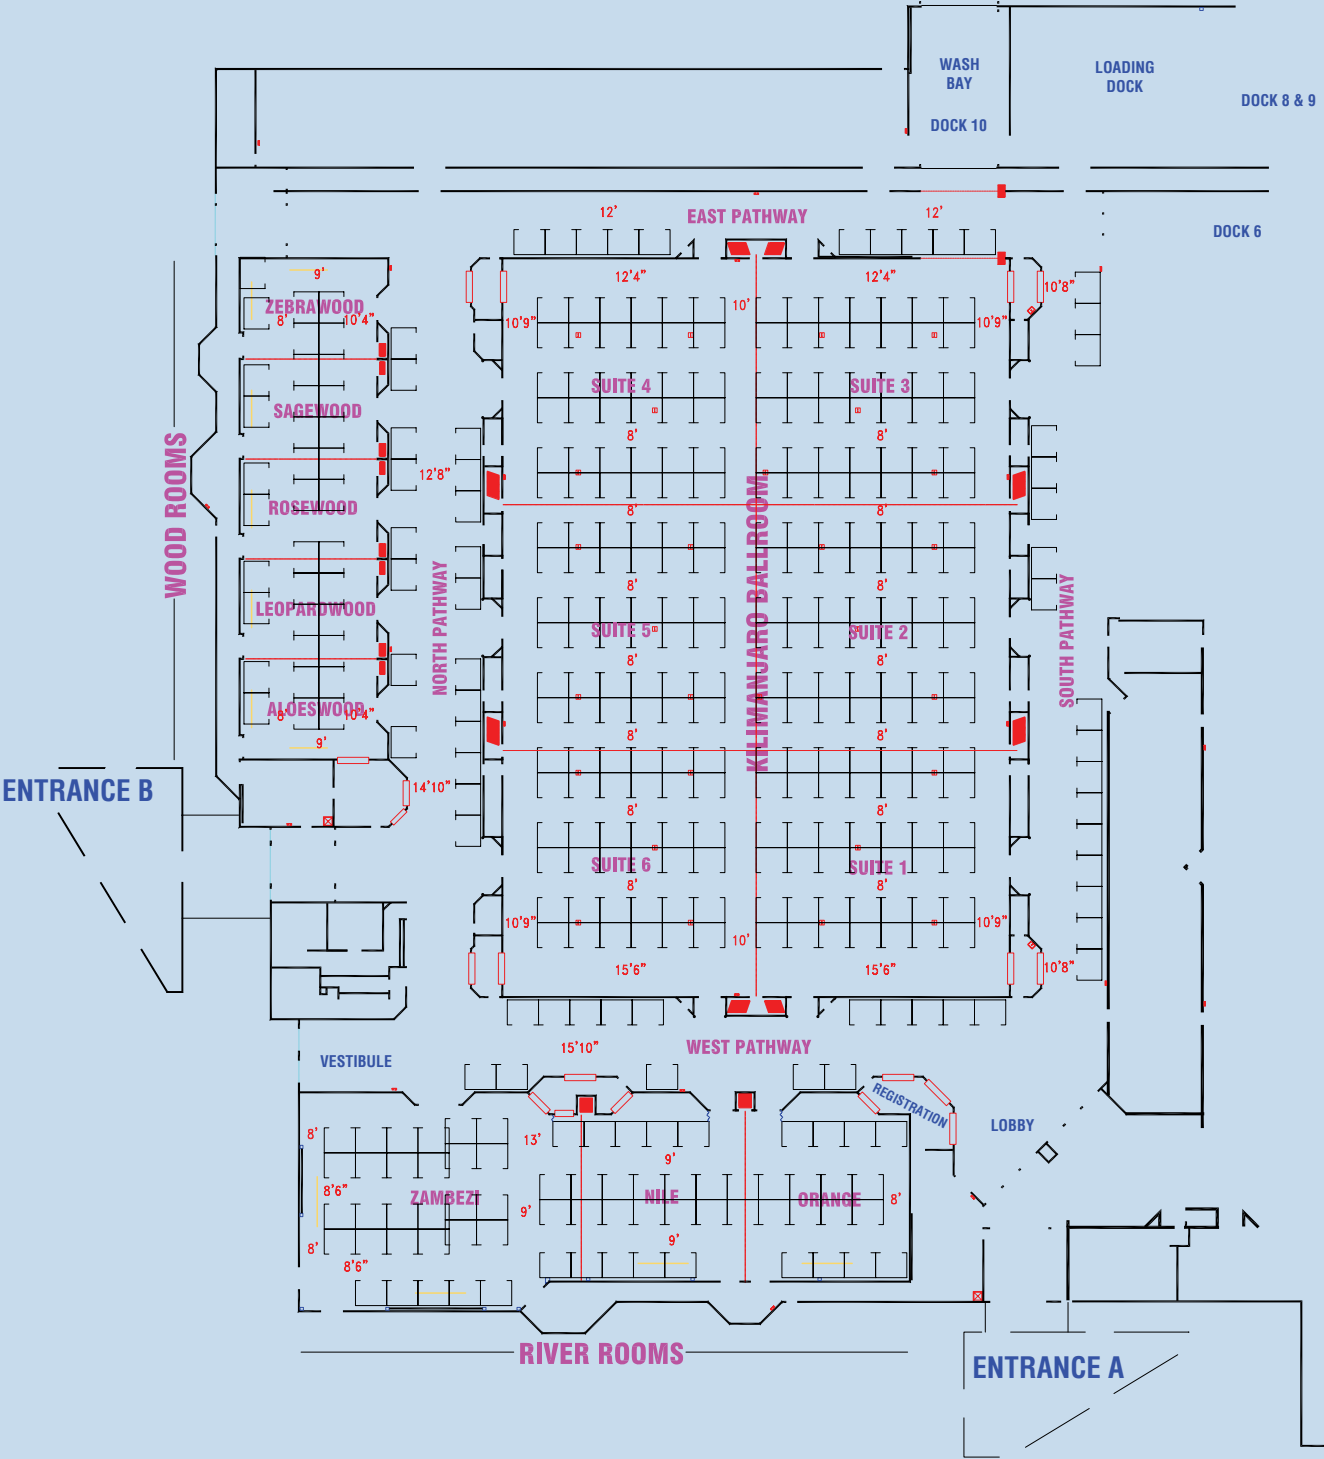

Kilimanjaro Trade Show Layouts

Kilimanjaro Ballroom accomodates (232) 8'x10' exhibit booths or (190) 10'x10', while the Kalahari Ballroom can facilitate (108) 8'x10' or (88) 10'x10'

Kalahari Trade Show Layouts

Kalahari Ballroom accomodates (232) 8'x10' exhibit booths or (190) 10'x10', while the
 Kalahari Ballroom can facilitate (108) 8'x10' or (88) 10'x10'