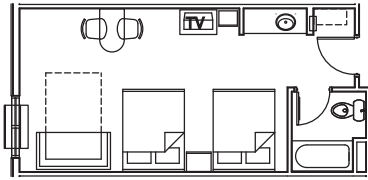

Double Queen Sofa

Two queen beds with a full size sofa sleeper

Rate based on number of registered guests at the time of booking.

Sleeps up to 4