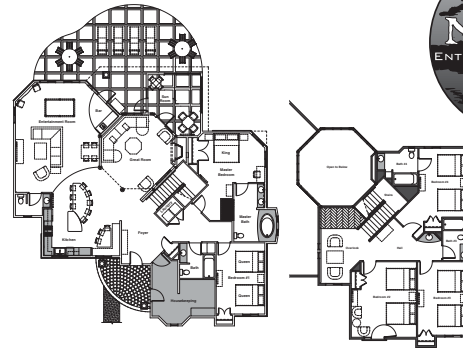

### 3 Bedroom Kitchen Living Room Suite

The total combination of a Lodge and two adjoining Huts

Rate based on number of registered guests at the time of booking.

Sleeps up to 12

\*No additional guests may be added to the "Lodge", "Hut", "Combination" or "Village" guest room/suites.

### 5 Bedroom Entertainment House

The Entertainment Villa is a two level 4,100-square-foot stand alone building with five bedrooms including one with a king bed and four with two queen beds and four bathrooms. Nine flat screen televisions including a 55" TV next to the fireplace in the living room and a 60" TV with theatre sound system in the recreation room, which also features a wet bar with mini-fridge and pool table. Fully equipped kitchen with all the comforts of home. Patio with furniture.