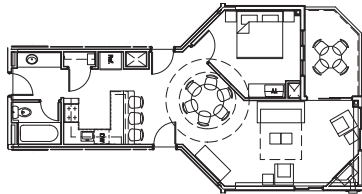

Double Queen Balcony

Two queen beds and patio/balcony with furniture

Rate based on number of registered guests at the time of booking.

Sleeps up to 4