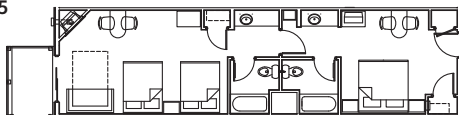

2 Bedroom 2 Bathroom Suite

One king bed, separate room with two queen beds, full size sofa sleeper, 2 TVs' and two full size baths, fireplace and private patio/balcony with furniture

Rate based on number of registered guests at the time of booking.

Sleeps up to 5

Kalahari®

RESORTS & CONVENTIONS

Resort Room Styles

For more detailed information, specific room layout and amenities, please visit KalahariResorts.com.

Check-in begins at 4:00pm
Check out is 11:00am

All rooms and suites include:

- Waterpark wristbands for all registered guests
- Microwave
- Refrigerator
- Free high speed Internet access available
- Hair dryer
- Telephone with voice mail
- Table and chairs
- Ironing board and iron
- In-room safe
- 42" flat screen television
- Complimentary access to Fitness Center

Any additional guests that are added after your reservation is confirmed, are subject to an additional daily fee.

Please note ACC rooms will not have a pullout sofa sleeper

For Reservations visit us online at

KalahariResorts.com

or Call 1.877.KALAHARI (525.2427)

2 Bedroom

2 Bathroom Living

Room Suite

One king bed, separate room with two queen beds, queen sofa sleeper, fireplace, 3 TVs', 1 3/4 baths and private patio/balcony