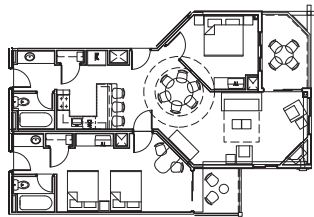

3 Bedroom Kitchen Living Room Suite

The total combination of a Lodge and two adjoining Huts

Rate based on number of registered guests at the time of booking.

Sleeps up to 12