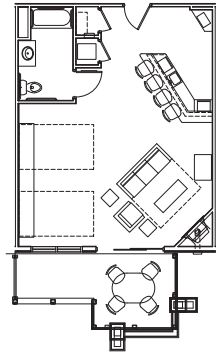

Double Queen Sofa

Two queen beds with a full size sofa sleeper

Rate based on number of registered guests at the time of booking.

Sleeps up to 4

Double Queen Sofa Balcony

Two queen beds, full size sofa sleeper, fireplace and private balcony/patio with furniture

Rate based on number of registered guests at the time of booking.

Sleeps up to 4

King Whirlpool Suite

One king bed, twin size sofa sleeper, whirlpool tub, fireplace and private balcony with furniture

Rate based on number of registered guests at the time of booking.

Sleeps up to 2

2 Bedroom 2 Bathroom Suite

One king bed, separate room with two queen beds, full size sofa sleeper, 2 TVs' and two full size baths, fireplace and private patio/balcony with furniture

Rate based on number of registered guests at the time of booking.

Sleeps up to 5

Kalahari®

RESORTS & CONVENTIONS

Resort Room Styles

For more detailed information, specific room layout and amenities, please visit KalahariResorts.com.

Check-in begins at 4:00pm
Check out is 11:00am

All rooms and suites include:

- Waterpark wristbands for all registered guests
- Microwave
- Refrigerator
- Free high speed Internet access available
- Hair dryer
- Telephone with voice mail
- Table and chairs
- Ironing board and iron
- In-room safe
- 42" flat screen television
- Complimentary access to Fitness Center

Any additional guests that are added after your reservation is confirmed, are subject to an additional daily fee.

Please note ACC rooms will not have a pullout sofa sleeper

For Reservations visit us online at

KalahariResorts.com

or Call 1.877.KALAHARI (525.2427)

2 Bedroom

2 Bathroom Living

Room Suite

One king bed, separate room with two queen beds, queen sofa sleeper, fireplace, 3 TVs', 1 3/4 baths and private patio/balcony