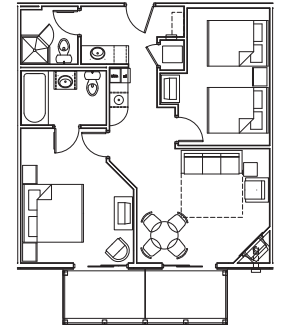

Rate based on number of registered guests at the time of booking.

Sleeps up to 5

Hospitality Suite

Two queen Murphy beds, living room grouping with sofa sleeper and lounge chair, fireplace, full wet bar and patio/deck overlooking outdoor waterpark

Rate based on number of registered guests at the time of booking.

Sleeps up to 4