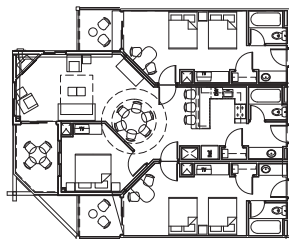

### 2 Bedroom Kitchen Living Room Suite

The total combination of a Lodge and one adjoining Hut

Rate based on number of registered guests at the time of booking.

Sleeps up to 8

### 3 Bedroom Kitchen Living Room Suite

The total combination of a Lodge and two adjoining Huts

Rate based on number of registered guests at the time of booking.

Sleeps up to 12

\*No additional guests may be added to the "Lodge", "Hut", "Combination" or "Village" guest room/suites.

### 5 Bedroom Entertainment House

The Entertainment Villa is a two level 4,100-square-foot stand alone building with five bedrooms including one with a king bed and four with two queen beds and four bathrooms. Nine flat screen televisions including a 55" TV next to the fireplace in the living room and a 60" TV with theatre sound system in the recreation room, which also features a wet bar with mini-fridge and pool table. Fully equipped kitchen with all the comforts of home. Patio with furniture.