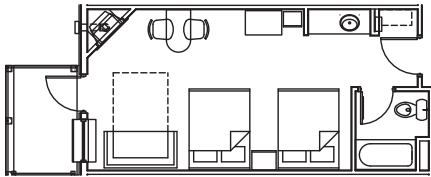

Double Queen Sofa Balcony

Two queen beds, full size sofa sleeper, fireplace and private balcony/patio with furniture

Rate based on number of registered guests at the time of booking.

Sleeps up to 4