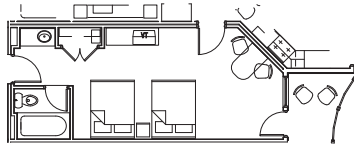

2 Bedroom Kitchen Living Room Suite

The total combination of a Lodge and one adjoining Hut

Rate based on number of registered guests at the time of booking.

Sleeps up to 8