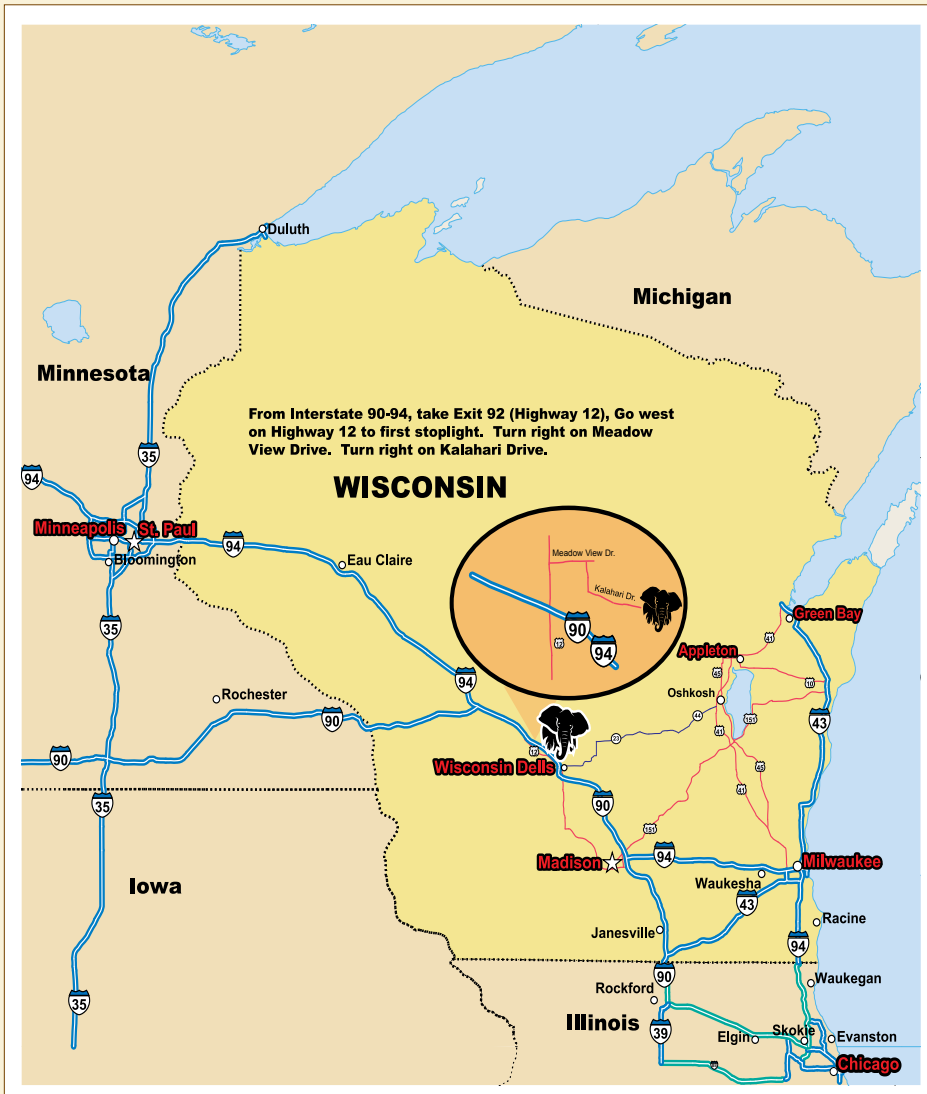

Location and Directions

From Madison:

I-90 westbound to exit #92, Hwy 12 (Lake Delton/Wisconsin Dells). Turn west (right) at the bottom of the exit ramp onto Hwy 12. At the first stoplight (Meadowview Drive), turn right to Kalahari Drive.

From Milwaukee:

I-94 westbound to exit #92, Hwy 12 (Lake Delton/Wisconsin Dells). Turn west (right) at the bottom of the exit ramp onto Hwy 12. At the first stoplight (Meadowview Drive), turn right to Kalahari Drive.

From Green Bay/Appleton:

US 41 southbound to Hwy 44 west. Hwy 44 west to Hwy 23 west. (Hwy 23 merges with I-39), exit #100 Hwy 23 west to Wisconsin Dells. Hwy 23 (Broadway Street) through downtown Wisconsin Dells. Once over the bridge, at the 2nd stoplight, Hwy 23/12, Wisconsin Dells Parkway, turn left. In three stoplights, turn left onto Hwy 12. In two stoplights (Meadowview Drive), turn left to Kalahari Drive.

From Stevens Point

Take exit 158B for US-10 W. Turn left to merge onto I-39 N/US-51 N toward US-23 E. Turn left to stay on WI-23 E/WI-23 Trunk E/wisconsin 23 E. Turn right onto WI-23 E/WI-23 Trunk E/Stand Rock Rd/wisconsin 23 E. Continue to follow WI-23 E/WI-23 Trunk E/wisconsin 23 E. Turn right onto WI-23 E/WI-23 Trunk E/Stand Rock Rd/wisconsin 23 E. Continue to follow WI-23 E/WI-23 Trunk E/wisconsin 23 E. Turn right onto WI-23 N/WI-23 Trunk N/Wisconsin Dells Pkwy. Continue to follow WI-23 N/WI-23 Trunk N. Take the 2nd right onto Wisconsin Dells Pkwy S. Turn left onto Meadowview Dr. Head west on Kalahari Dr toward Meadowview Dr